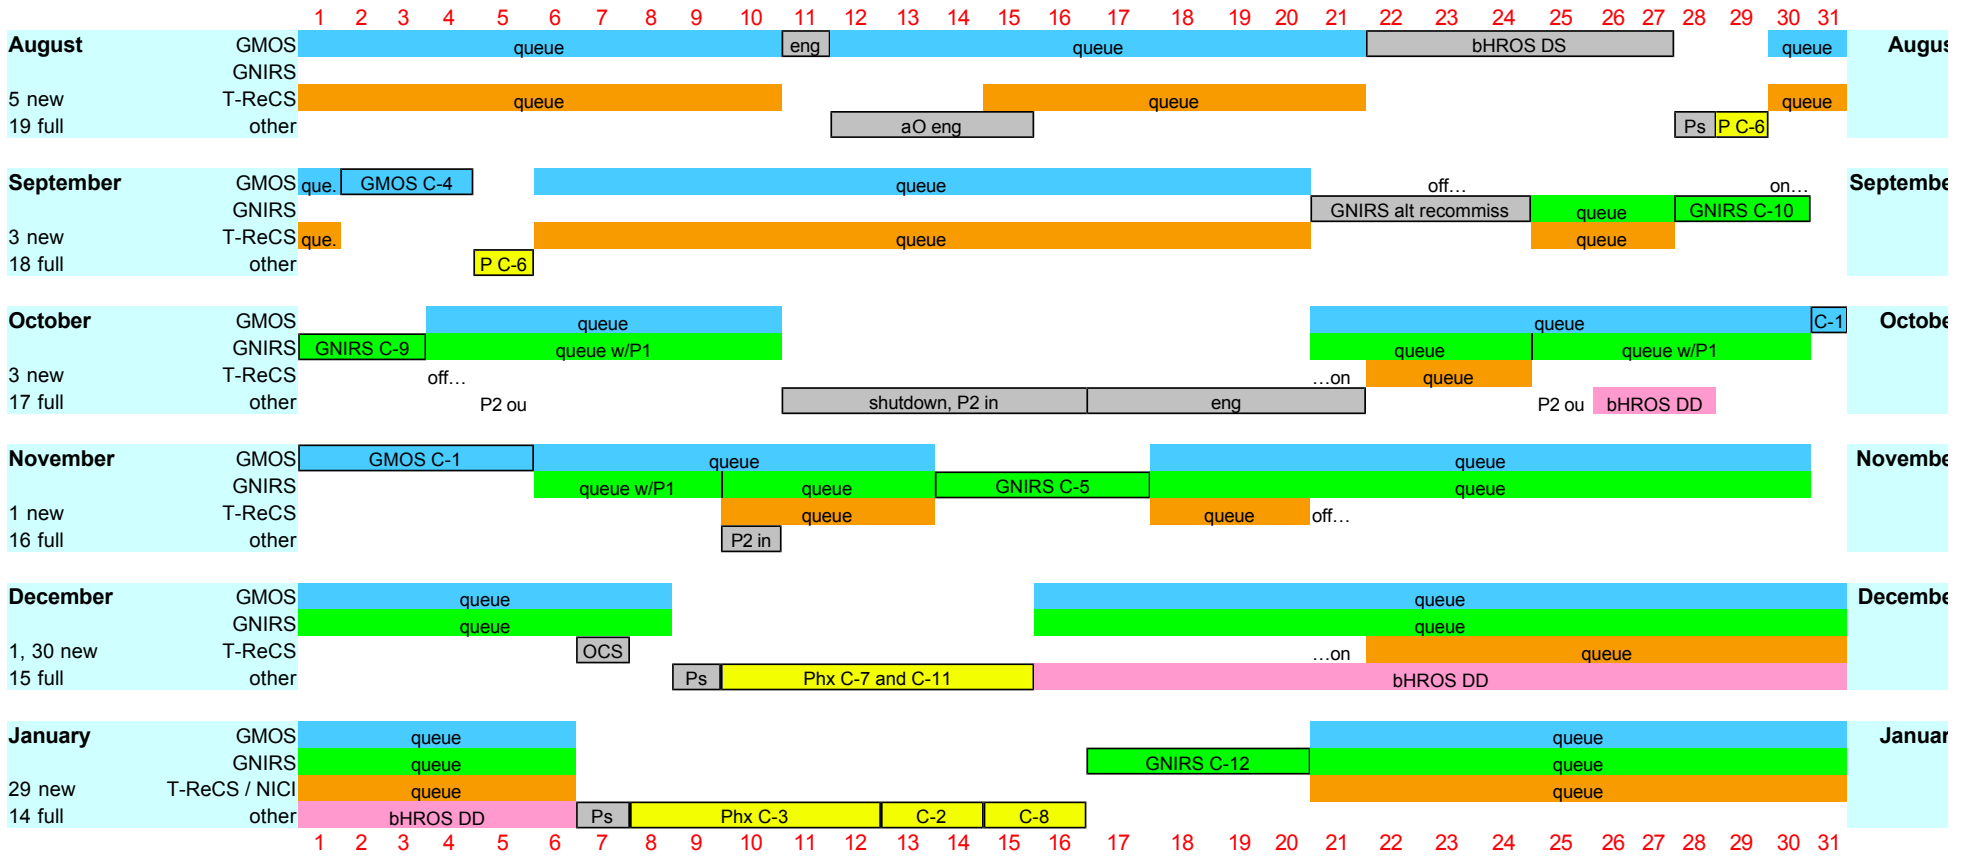

Gemini South Semester 2005B

The semester calendar shows multi-instrument queue nights, scheduled classical runs and engineering or commissioning blocks. Instruments potentially usable on queue nights are indicated by the coloured-horizontal bands (see color key below). Note: ToO PIs should always check the "what's available now" pages that are linked from the contents list for the most up-to-date information. Scheduled classical runs are indicated by the instrument name (or an abbreviated version) and the last characters of the GS-2005B-... program ID number. Engineering or commissioning that involves one or more instruments is shown in the relevant instrument row(s). New and full moon dates are shown.